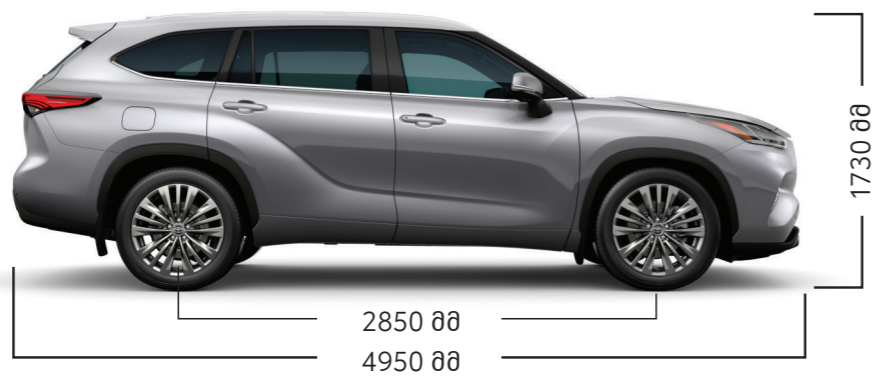

* ეს მონაცემები მიღებულია იდეალურ პირობებში ჩატარებული ტესტის შედეგად. მონაცემებზე განსაკუთრებით კი სანჯავის ხარვე გაელენას ასდენს და ცვლის მართვის ესა და თუ ის მანერა, სანჯავის ხარისხი, მოძრაობის რეჟიმი, მარშრუტი, დაბეჯითული ავტომატის წონა, გზის მდგომარეობა, ამინდი და ა.შ. შესაბამისად, სანჯავის რეალური ხარვე შეიძლება განსხვავდებოდეს ცხრილში მოცემულისგან. ინტერირის იერსახე და ტექნიკური მახასიათებლები შეიძლება იყოს შეცვლილი. პროდუქციის ხელმისაწვდომობა უნდა შემოწმდეს Toyota-ს ადგილობრივ ცენტრში. ამ პუბლიკაციის რაიმე ნაწილის რეპროდუქცია "Toyota Caucasus LLC"-ის წინასწარი წერილობითი თანხმობის გარეშე აკრძალულია. შენიშვნა: ამ ბროშურაში გამოყენებული ფოტოები და ტექნიკური მახასიათებლები შეიძლება განსხვავდებოდეს თქვენს რეგიონში ხელმისაწვდომი პროდუქციისგან.
** აქტიური უსაფრთხოების სისტემა, როგორცაა მაგალითად Toyota Safety Sense სისტემა, შექმნილია ტარების პროცესში მძღოლის დახმარებლად. ვინაიდან გარე ფაქტორების ზემოქმედების გამო ყოველთვის არსებობს ალბათობა, რომ დამხმარე სისტემების მშვეობით ვითარება ზუსტად ვერ იყოს აღქმული, მძღოლის მხრიდან არ უნდა ხდებოდეს რეაქტივის მთლიანად მინდობა აღნიშნულ სისტემებზე.
მძღოლი მუდმივად უნდა აკონტროლებდეს ვითარებას ავტომატის გარეშე და იცავდეს უსაფრთხოების ყველა ზომას.
Toyota Safety Sense-ის ფუნქციონირება შესაძლოა შეფერხდეს იქნას გარკვეული გარე ფაქტორების ზემოქმედებით და შესაბამისად Toyota არ აგებს პასუხს სისტემის გამოყენებასთან დაკავშირებულ შედეგებზე.